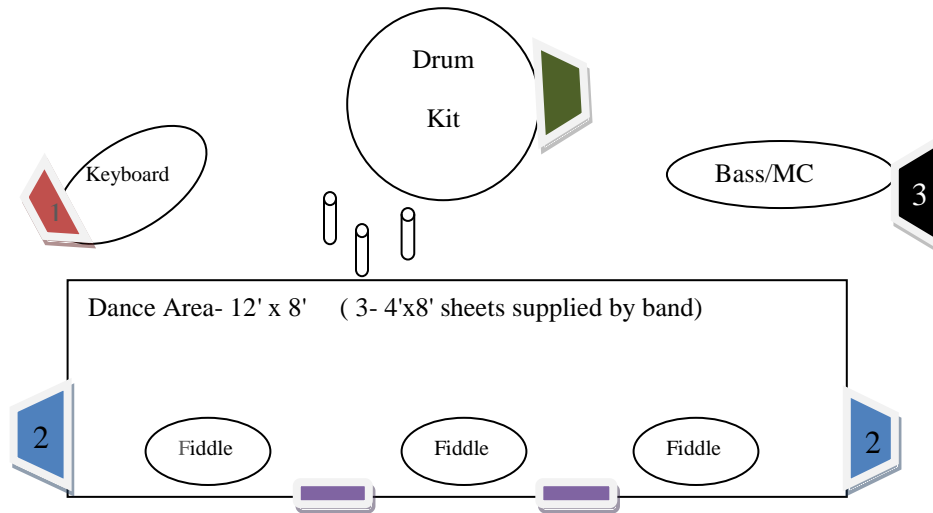

Everything Fitz

 Monitor Mix 1

 Monitor Mix 2

 Monitor Mix 3

 Monitor Mix 4

 mandolin (need enough cable to move to center stage)

 floor mic

Instrumentation	Required ***	Supplied by Band
3 Fiddles	XLR cables High cut/low boost	Wireless pick-ups/receivers 3 L.R.Baggs Para Acoustic DI's
Acoustic guitar	DI Box	Dean Markley Pick-up
Mandolins (3) Cello	3 mics	
Bass guitar	Direct Input Box/cable	
Drum Kit	Mics- venue specific	
MC	1 vocal mic for MC	
Dance Floor	2-3 floor mics PZM or PCC	
Keyboard	Direct Input Box/ cable	
CD Playback		
Monitors	5 monitors 3-4 mixes	