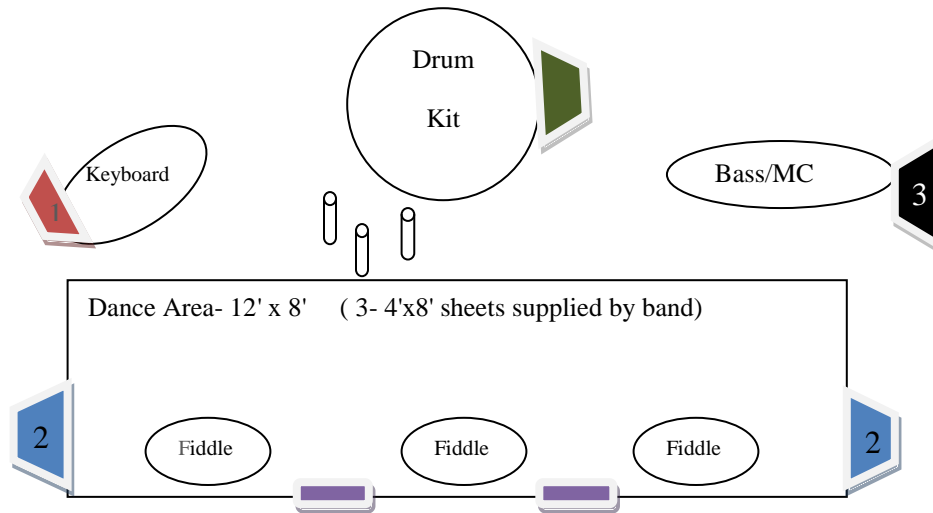

Everything Fitz

Monitor Mix 1

Monitor Mix 2

Monitor Mix 3

Monitor Mix 4

mandolin (need enough cable to move to center stage)

floor mic

Instrumentation	Required ***	Supplied by Band
3 Fiddles	XLR cables High cut/low boost	Wireless pick-ups/receivers 3 L.R.Baggs Para Acoustic DI's
Acoustic guitar	DI Box	Dean Markley Pick-up
Mandolins (3) Cello	3 mics	
Bass guitar	Direct Input Box/cable	
Drum Kit	Mics- venue specific	
MC	1 vocal mic for MC	
Dance Floor	2-3 floor mics PZM or PCC	
Keyboard	Direct Input Box/ cable	
CD Playback		
Monitors	5 monitors 3-4 mixes	